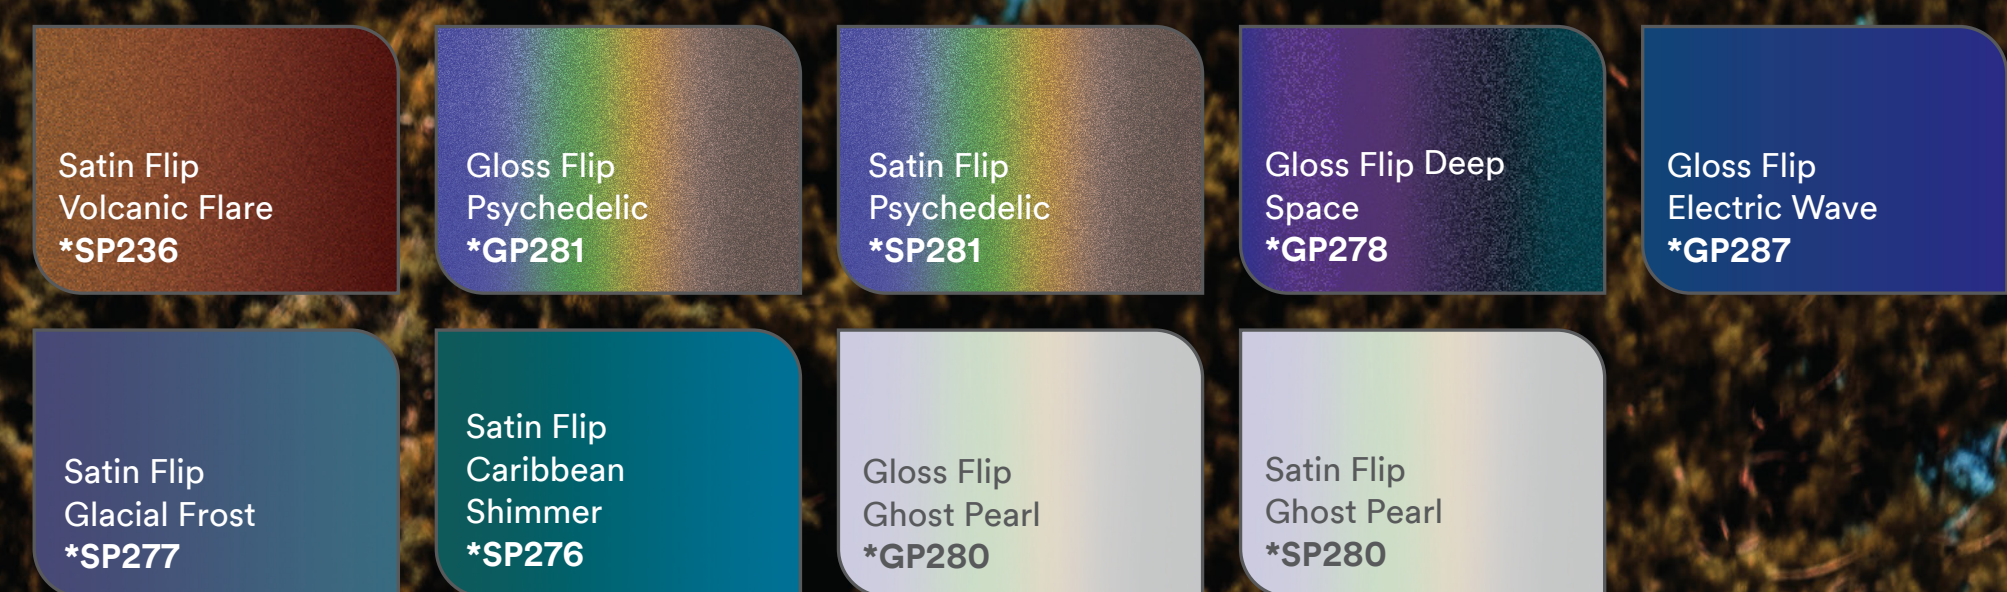

3M™ Wrap Film

Driven to inspire.

Gloss

Satin

Matte

Textures

Color Flips

Chrome

*Metallic, Chrome and/or Pearl
Colors shown on monitor and when printed are approximate representation of actual colors available.
© 3M 2018. All rights reserved. 3M is a trademark of 3M. All other trademarks are properties of their respective owners. Read under license in Canada. Printed in USA.
Please recycle. OCTOBER 2018 76-5110-5328-9